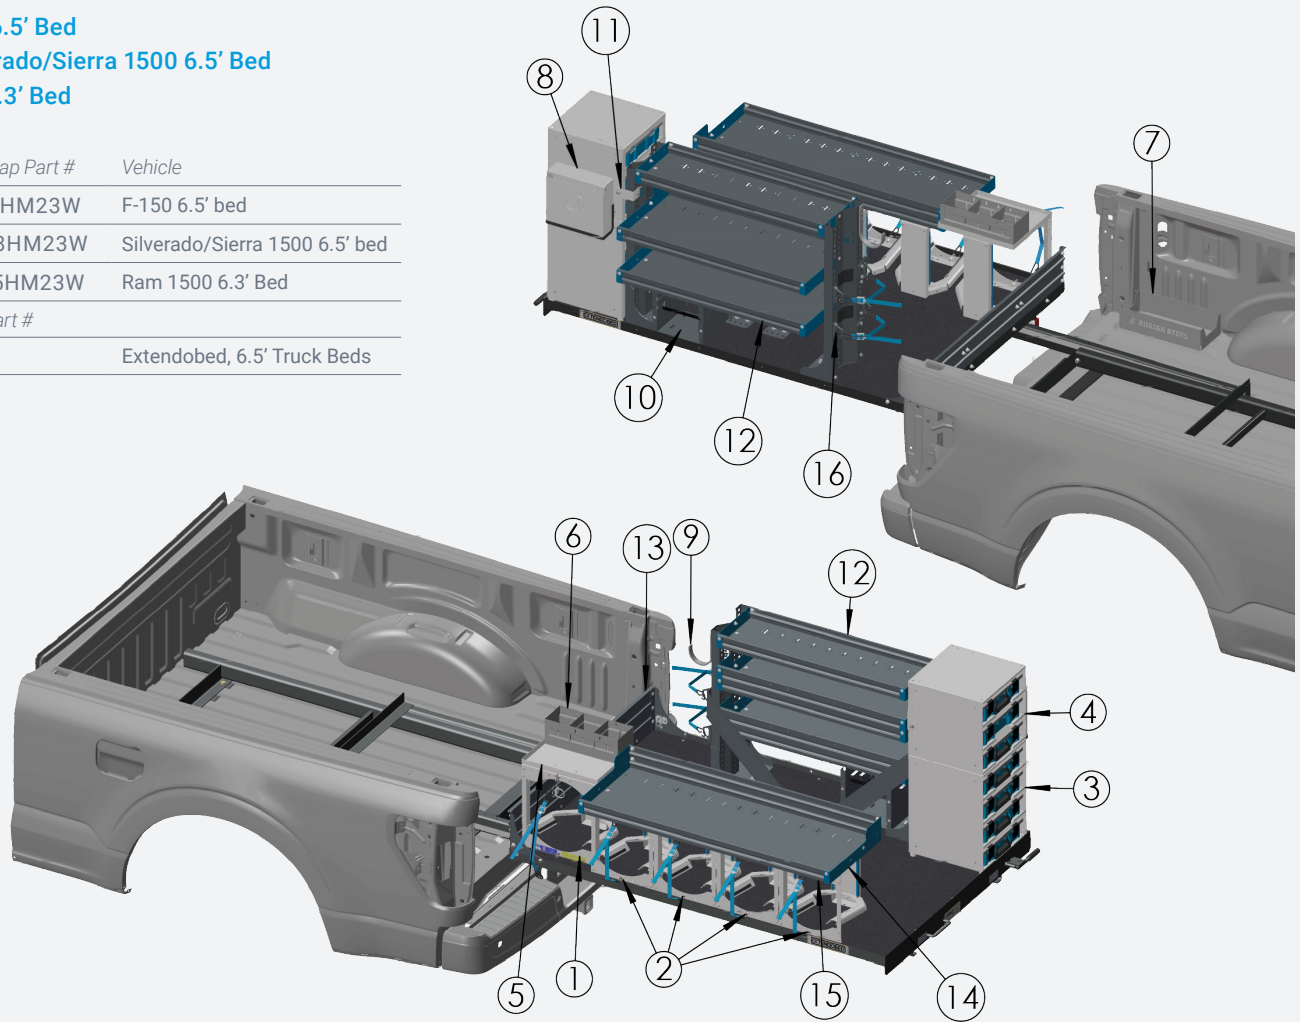

HVAC INTEGRATED SOLUTION

*Adrian Truck Cap and Extendedbed are not included in package.

HVAC-EBP72

Ford F-150 6.5' Bed
Chevy Silverado/Sierra 1500 6.5' Bed
Ram 1500 6.3' Bed

Adrian Truck Cap Part #	Vehicle
TFKFD178HM23W	F-150 6.5' bed
TFKGMT178HM23W	Silverado/Sierra 1500 6.5' bed
TFKRAM175HM23W	Ram 1500 6.3' Bed
Extendedbed Part #	
EBL1272	Extendedbed, 6.5' Truck Beds

HVAC INTEGRATED SOLUTION - 6.5' BED

ELE-ECP72

Item	Part #	Description	Qty
1	150TR	Tank Rack, 50lb. (1)	1
2	130TR	Tank Rack, 30lb. (1)	4
3	CHPPC4S	4-Case Holder w/ Cases	1
4	CHPPC3S	3-Case Holder w/ Cases	1
5	TRSHELF50	50 lb. Tank Rack Shelf	1
6	66206	14" Solvent Tray	1
7	VPH1	Vacuum Pump Holder	1
8	GC1	HVAC Gauge Cover	1
9	UH50	Utility Hook, 5"	1
10	WRH3	Wire Reel Holder, 6"-12" Reels	1

Item	Part #	Description	Qty
11	72665	Mounting Hardware, CHPP	1
12	PTSU2T163630A3	3-Shelf Unit, 36"W x 16"D x 30"H	1
13	EBLBP4808	Extendedbed Back Plate	1
14	PECKT2T16A1	End Cap Kit	1
15	PSFK2T1648G1	48" Shelf Kit, Single	1
16	1NTR	Nitrogen Tank Holder	1
17	BAGEBLMNT	Mounting Hardware, Shelving to EBL	1
18	BAGPEPACCMNT4	Mounting Hardware, End Panel	1
19	03927-2	Extendedbed Spacer	4

*Adrian Truck Cap and Extendedbed are not included in package.