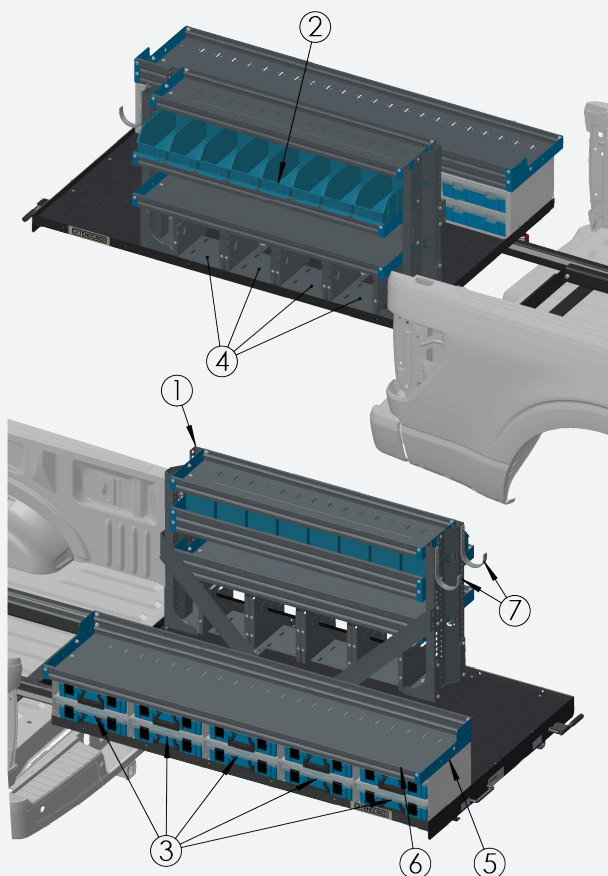

## ELECTRICAL INTEGRATED SOLUTION

ELE-EBP72

Ford F-150 6.5' Bed

Chevy Silverado/Sierra 1500 6.5' Bed

ELE-EBP70

Ram 1500 6.3' Bed

\*Adrian Truck Cap and Extendedobed are not included in package.

### ELECTRICAL INTEGRATED SOLUTION - 6.5' BED

ELE-EBP72

Item	Part #	Description	Qty
1	PTSU2T164830A3	3-Shelf Unit, 48"W x 16"D x 30"H	1
2	SBIN060614	6" Portable Bin	8
3	CHPPC2S	2-Case Holder w/ Cases	5
4	WRH3	Wire Reel Holder, 6"-12" Reels	4
5	PECKT2T16A1	End Cap Kit	1
6	PSFK2T1672G1	72" Shelf Kit, Single	1
7	UH50	Utility Hook, 5"	2
8	BAGEBLMNT	Mounting Hardware, Shelving to EBL	2
9	BAGPEPACCMNT4	Mounting Hardware, End Panel	1
10	03927-2	Extendedobed Spacer	20

### ELECTRICAL INTEGRATED SOLUTION - 6.3' BED

ELE-EBP70

Item	Part #	Description	Qty
1	PTSU2T164830A3	3-Shelf Unit, 48"W x 16"D x 30"H	1
2	SBIN060614	6" Portable Bin	8
3	CHPPC2S	2-Case Holder w/ Cases	3
4	WRH3	Wire Reel Holder, 6"-12" Reels	4
5	PECKT2T16A1	End Cap Kit	1
6	PSFK2T1648G1	48" Shelf Kit, Single	1
7	03927-2	Extendedobed Spacer	12
8	CHPPC4S	4-Case Holder w/ Cases	1
9	72665	Mounting Hardware, CHPP	1
10	BAGEBLMNT	Mounting Hardware, Shelving to EBL	2
11	03927-2	Extendedobed Spacer	12