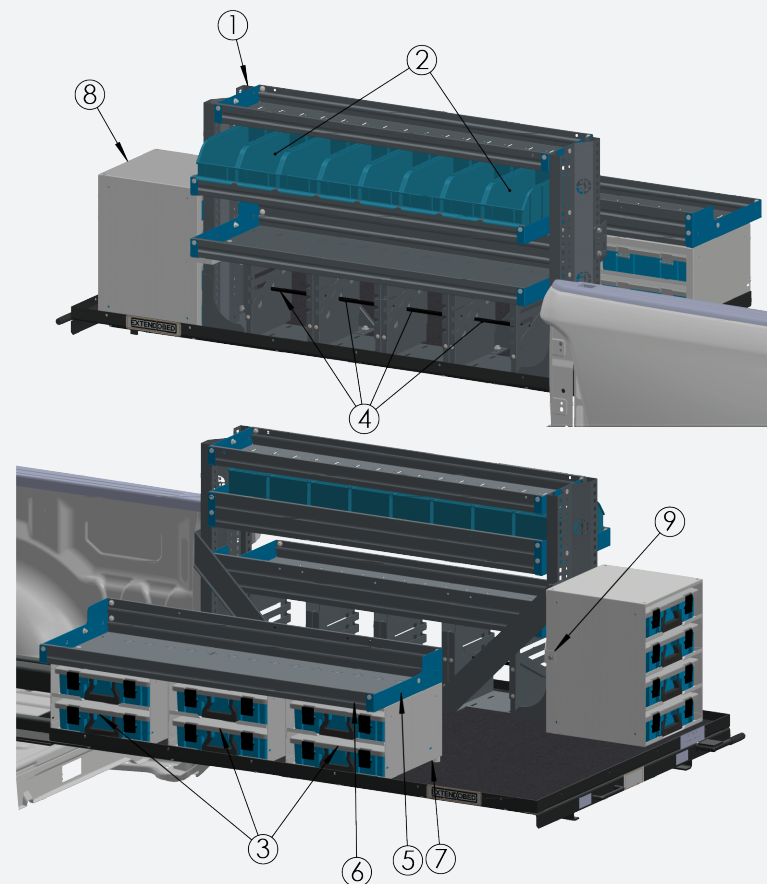

## ELECTRICAL INTEGRATED SOLUTION

ELE-EBP72

Ford F-150 6.5' Bed

Chevy Silverado/Sierra 1500 6.5' Bed

ELE-EBP70

Ram 1500 6.3' Bed

\*Adrian Truck Cap and Extendedobed are not included in package.

### ELECTRICAL INTEGRATED SOLUTION - 6.5' BED

ELE-EBP72

Item	Part #	Description	Qty
1	PTSU2T164830A3	3-Shelf Unit, 48"W x 16"D x 30"H	1
2	SBIN060614	6" Portable Bin	8
3	CHPPC2S	2-Case Holder w/ Cases	5
4	WRH3	Wire Reel Holder, 6"-12" Reels	4
5	PECKT2T16A1	End Cap Kit	1
6	PSFK2T1672G1	72" Shelf Kit, Single	1
7	UH50	Utility Hook, 5"	2
8	BAGEBLMNT	Mounting Hardware, Shelving to EBL	2
9	BAGPEPACCMNT4	Mounting Hardware, End Panel	1
10	03927-2	Extendedobed Spacer	20

### ELECTRICAL INTEGRATED SOLUTION - 6.3' BED

ELE-EBP70

Item	Part #	Description	Qty
1	PTSU2T164830A3	3-Shelf Unit, 48"W x 16"D x 30"H	1
2	SBIN060614	6" Portable Bin	8
3	CHPPC2S	2-Case Holder w/ Cases	3
4	WRH3	Wire Reel Holder, 6"-12" Reels	4
5	PECKT2T16A1	End Cap Kit	1
6	PSFK2T1648G1	48" Shelf Kit, Single	1
7	03927-2	Extendedobed Spacer	12
8	CHPPC4S	4-Case Holder w/ Cases	1
9	72665	Mounting Hardware, CHPP	1
10	BAGEBLMNT	Mounting Hardware, Shelving to EBL	2
11	03927-2	Extendedobed Spacer	12