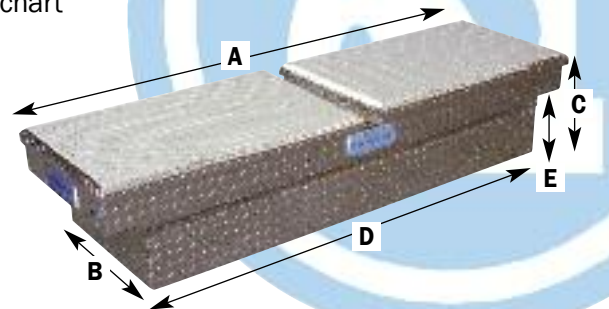

TOOLBOX APPLICATION CHART

ADRIAN STEEL ALUMINUM TOOLBOXES ARE DESIGNED TO FIT MOST LATE MODEL PICKUP TRUCKS.

To ensure proper fit and finish please consult our truck application chart and toolbox dimensions chart below.

Aluminum Toolboxes

Single Lid Crossbox	Double Lid Crossbox	Dimensions				
		A	B	C	D	E
AD100	AD200	70"	20"	12.5"	60.5"	8.5"
AD101	AD201	70"	20"	17.5"	60.5"	13.5"
AD101-2	AD201-2	72"	20"	17.5"	62.5"	13.5"
AD120	AD220	62"	20"	11"	54/51"	7"
AD150	AD250	59"	20"	12.5"	51"	8.5"
AD151		59"	20"	17.5"	51"	13.5"
AD160	AD260	62"	20"	12.5"	54"	8.5"
AD190	AD290	67"	20"	12.5"	57.5"	8.5"

Side Boxes

	A	B	C	D	E
AD302	13"	9"	12"	64"	7.5"
AD303	13"	9"	12"	46"	7.5"
AD350	13"	9"	11"	46"	6.5"

**Cross Box Dimensions
AD200 shown**